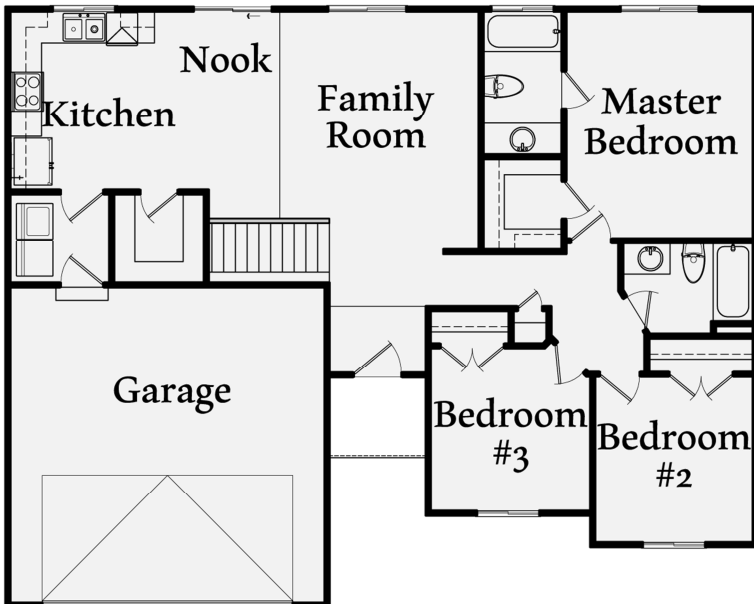

The '1227'

Front Elevation

Total:	2456 sq. ft.
Finished:	1227 sq. ft.
Basement:	1229 sq. ft.

For More Information:
 Call 801-769-6865
 Your Personal Agent, LLC

*Reported square footage is based upon architectural design, is approximate, and may vary by actual construction. All renderings and floor plans are an artists conceptual drawing and may vary from the actual plans and homes built. Homes, colors, sizes are approximate and may not represent to the lowest price home available. Materials may change without notice. Minor changes and substitutions may be made without notification. Floor plans and maps are not to scale and are to be used for basic illustration purposes only.