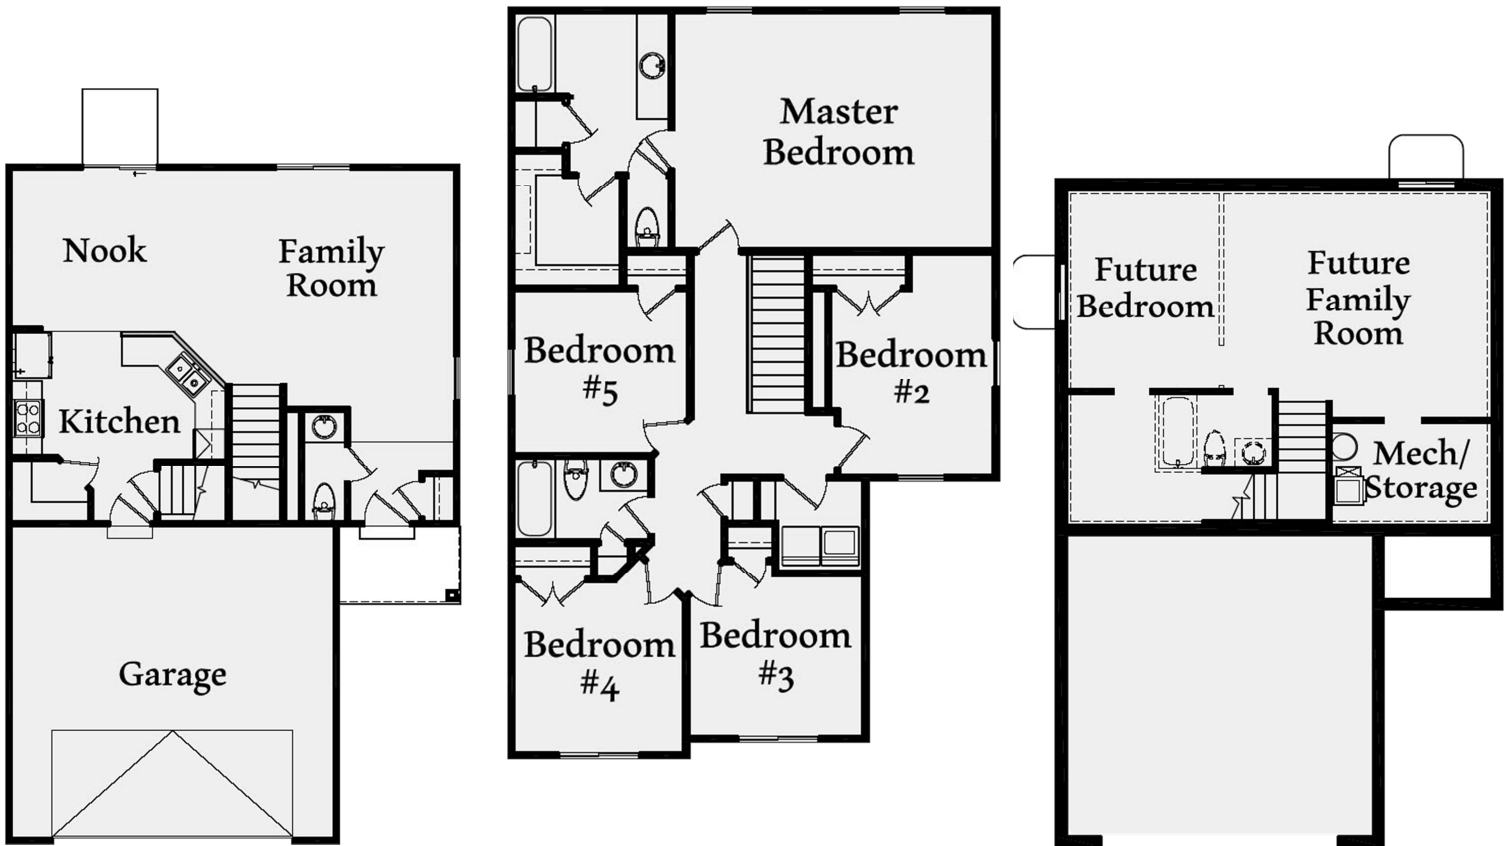

The '1953'

Total:	2673 sq. ft.
Upper:	1233 sq. ft.
Main:	720 sq. ft.
Basement:	720 sq. ft.

For More Information:
 Call 801-769-6865
 Your Personal Agent, LLC

*Reported square footage is based upon architectural design, is approximate, and may vary by actual construction. All renderings and floor plans are an artists conceptual drawing and may vary from the actual plans and homes built. Homes, colors, sizes are approximate and may not represent to the lowest price home available. Materials may change without notice. Minor changes and substitutions may be made without notification. Floor plans and maps are not to scale and are to be used for basic illustration purposes only.