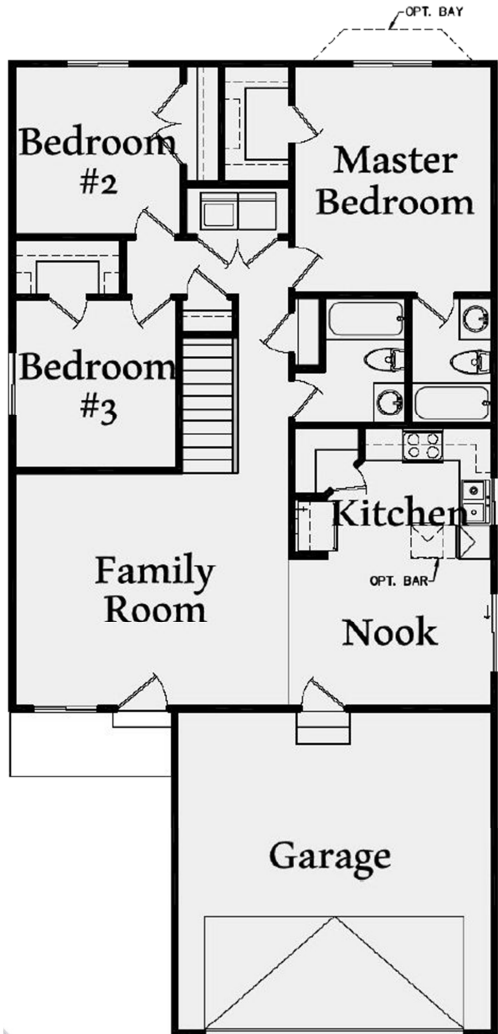

The '1200'

Total:	2400 sq. ft.
Finished:	1200 sq. ft.
Basement:	1200 sq. ft.

For More Information:
 Call 801-769-6865
 Your Personal Agent, LLC

*Reported square footage is based upon architectural design, is approximate, and may vary by actual construction. All renderings and floor plans are an artists conceptual drawing and may vary from the actual plans and homes built. Homes, colors, sizes are approximate and may not represent to the lowest price home available. Materials may change without notice. Minor changes and substitutions may be made without notification. Floor plans and maps are not to scale and are to be used for basic illustration purposes only.