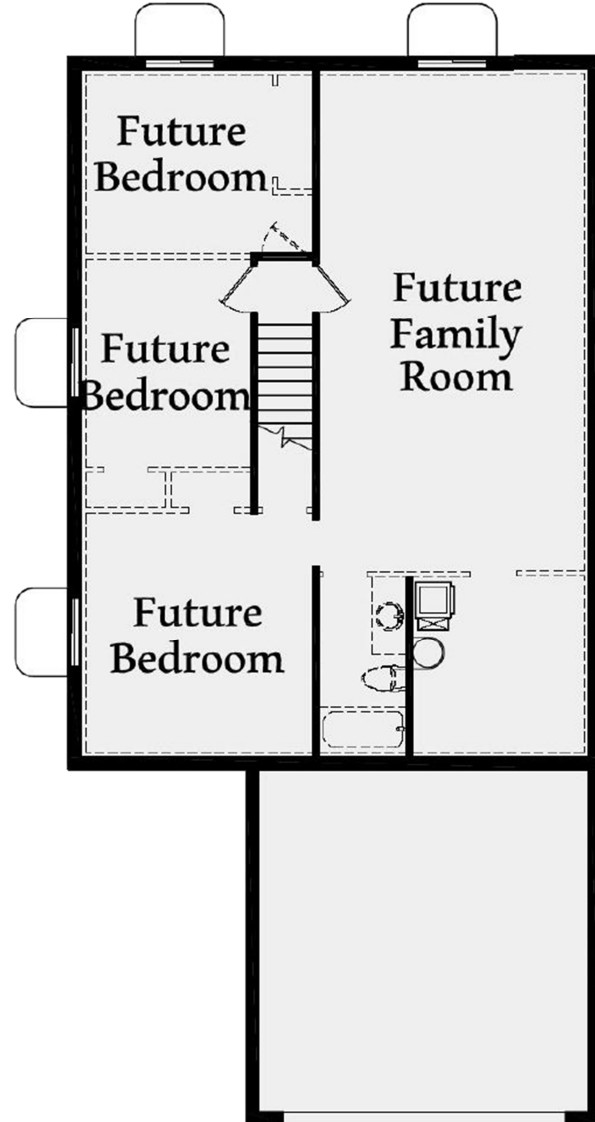

The '1200'

Total:	2400 sq. ft.
Finished:	1200 sq. ft.
Basement:	1200 sq. ft.

For More Information:
 Call 801-769-6865
 Your Personal Agent, LLC

*Reported square footage is based upon architectural design, is approximate, and may vary by actual construction. All renderings and floor plans are an artists conceptual drawing and may vary from the actual plans and homes built. Homes, colors, sizes are approximate and may not represent to the lowest price home available. Materials may change without notice. Minor changes and substitutions may be made without notification. Floor plans and maps are not to scale and are to be used for basic illustration purposes only.