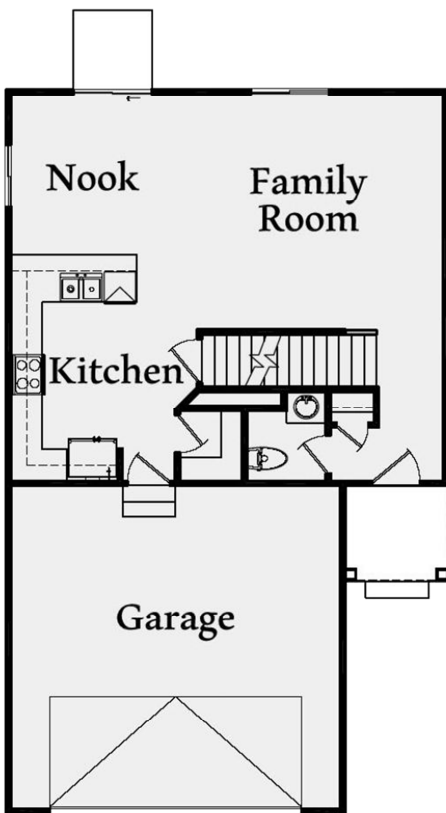

The 'Fir'

Total:	2099 sq. ft.
Upper:	689 sq. ft.
Main:	705 sq. ft.
Basement:	705 sq. ft.

For More Information:
 Call 801-769-6865
 Your Personal Agent, LLC

*Reported square footage is based upon architectural design, is approximate, and may vary by actual construction. All renderings and floor plans are an artists conceptual drawing and may vary from the actual plans and homes built. Homes, colors, sizes are approximate and may not represent to the lowest price home available. Materials may change without notice. Minor changes and substitutions may be made without notification. Floor plans and maps are not to scale and are to be used for basic illustration purposes only.