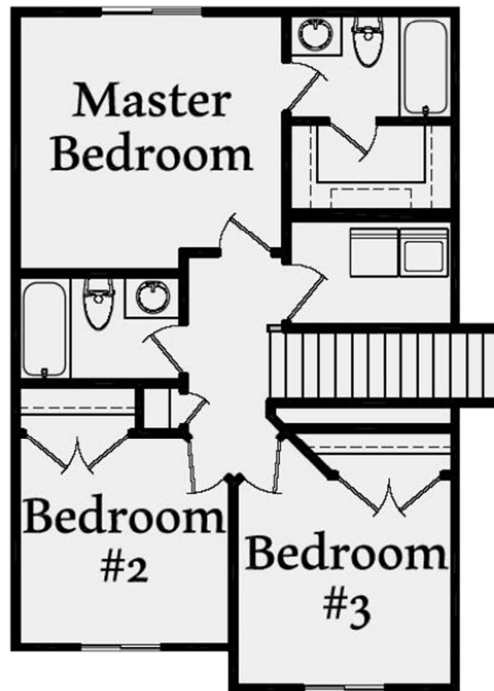

The 'Fir'

Total:	2099 sq. ft.
Upper:	689 sq. ft.
Main:	705 sq. ft.
Basement:	705 sq. ft.

For More Information:
 Call 801-769-6865
 Your Personal Agent, LLC

*Reported square footage is based upon architectural design, is approximate, and may vary by actual construction. All renderings and floor plans are an artists conceptual drawing and may vary from the actual plans and homes built. Homes, colors, sizes are approximate and may not represent to the lowest price home available. Materials may change without notice. Minor changes and substitutions may be made without notification. Floor plans and maps are not to scale and are to be used for basic illustration purposes only.