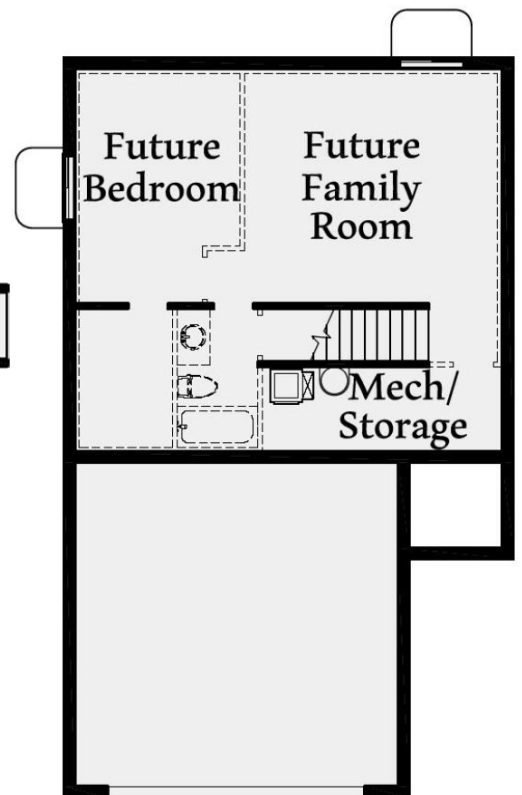

The 'Fir'

Total:	2099 sq. ft.
Upper:	689 sq. ft.
Main:	705 sq. ft.
Basement:	705 sq. ft.

For More Information:
 Call 801-769-6865
 Your Personal Agent, LLC

*Reported square footage is based upon architectural design, is approximate, and may vary by actual construction. All renderings and floor plans are an artists conceptual drawing and may vary from the actual plans and homes built. Homes, colors, sizes are approximate and may not represent to the lowest price home available. Materials may change without notice. Minor changes and substitutions may be made without notification. Floor plans and maps are not to scale and are to be used for basic illustration purposes only.