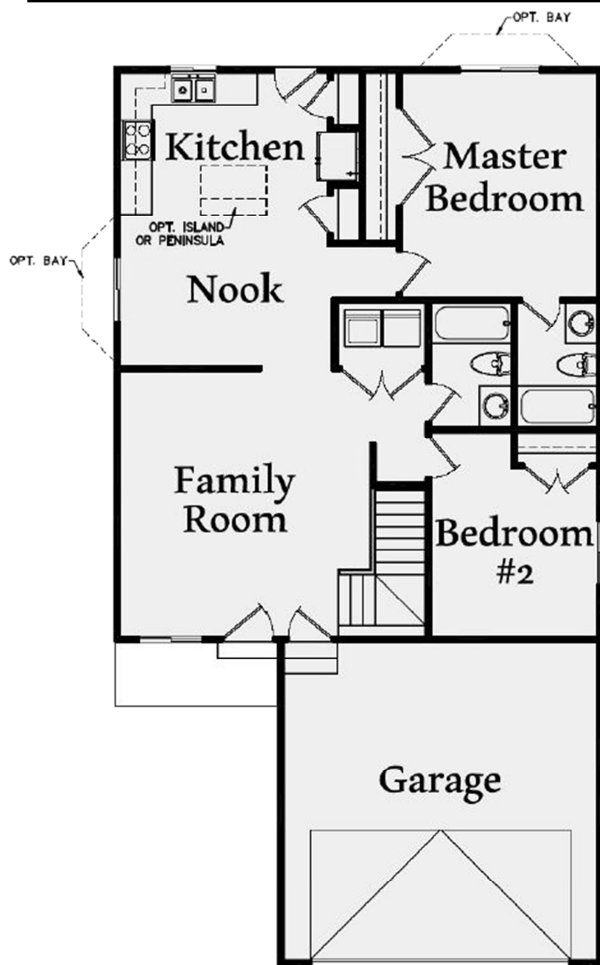

# The Spruce

<b>Total:</b>	<b>2145 sq. ft.*</b>
<b>Finished:</b>	<b>1081 sq. ft.</b>
<b>Basement:</b>	<b>1064 sq. ft.</b>

For More Information:  
 Call 801-769-6865  
 Your Personal Agent, LLC

[www.theutahhomebuilder.com](http://www.theutahhomebuilder.com)

\*Reported square footage is based upon architectural design, is approximate, and may vary by actual construction. All renderings and floor plans are an artists conceptual drawing and may vary from the actual plans and homes built. Homes, colors, sizes are approximate and may not represent to the lowest price home available. Materials may change without notice. Minor changes and substitutions may be made without notification. Floor plans and maps are not to scale and are to be used for basic illustration purposes only.