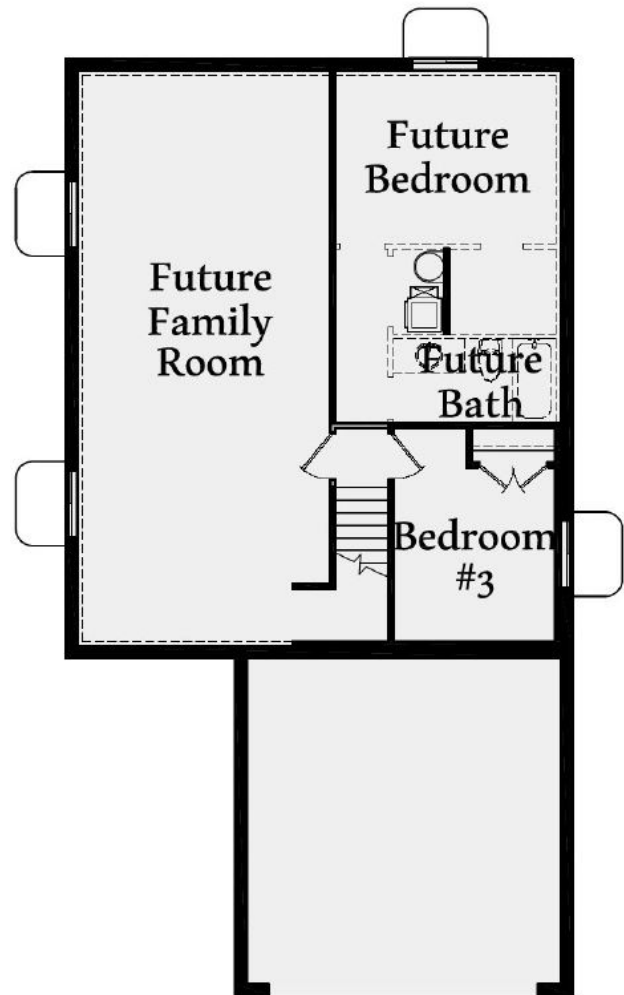

# The Spruce

<b>Total:</b>	<b>2145 sq. ft.*</b>
<b>Finished:</b>	<b>1081 sq. ft.</b>
<b>Basement:</b>	<b>1064 sq. ft.</b>

For More Information:  
 Call 801-769-6865  
 Your Personal Agent, LLC

[www.theutahhomebuilder.com](http://www.theutahhomebuilder.com)

\*Reported square footage is based upon architectural design, is approximate, and may vary by actual construction. All renderings and floor plans are an artists conceptual drawing and may vary from the actual plans and homes built. Homes, colors, sizes are approximate and may not represent to the lowest price home available. Materials may change without notice. Minor changes and substitutions may be made without notification. Floor plans and maps are not to scale and are to be used for basic illustration purposes only.